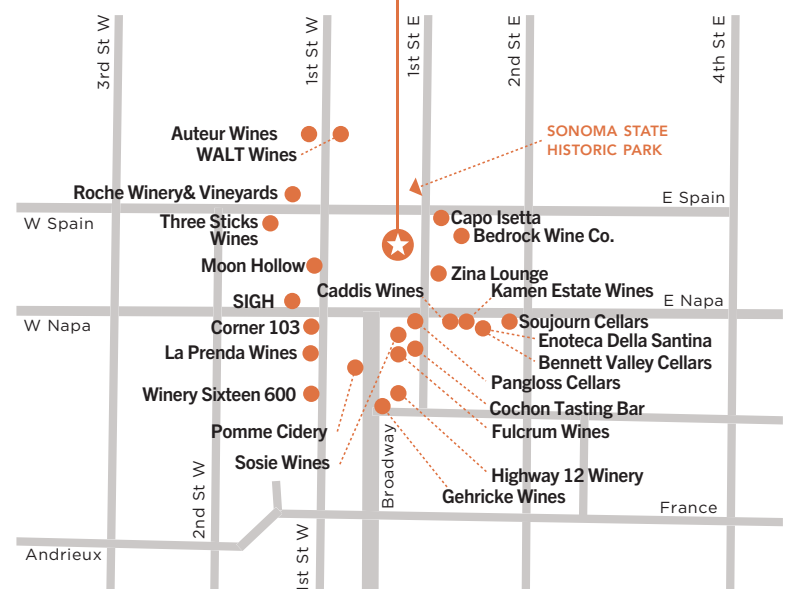

WINE MAP

Sonoma Valley

CALIFORNIA

sonomavalleywine.com

Historic Sonoma Plaza

Sonoma Valley Visitors Center

www.sonomavalley.com

WINERIES, CIDERIES AND DISTILLERIES