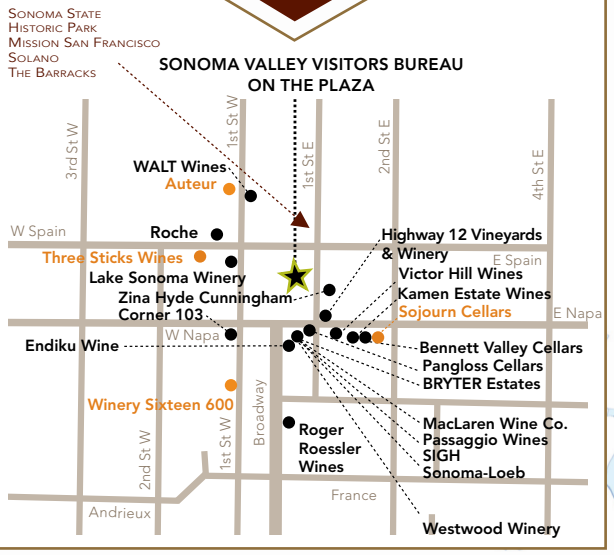

**LEGEND**

- OPEN TO THE PUBLIC
- BY APPOINTMENT ONLY
- NOT OPEN TO THE PUBLIC
- BENNETT VALLEY
- LOS CARNEROS
- MOON MOUNTAIN DISTRICT
- SONOMA MOUNTAIN
- SONOMA VALLEY

**Our Family is Your Family**  
 Make the most of your visit to Sonoma Valley.  
 Join our Extended Family for exclusive offers,  
 events, perks, and insights.  
 Visit [SonomaValleyWine.com](http://SonomaValleyWine.com) for details.

**HISTORIC SONOMA PLAZA**

**EIGHTH STREET WINERIES**  
 ENKIDU WINE  
 TIN BARN VINEYARDS  
 TY CATON VINEYARDS

NAPA

**LOS CARNEROS**

SAN FRANCISCO

SACRAMENTO

San Pablo Bay