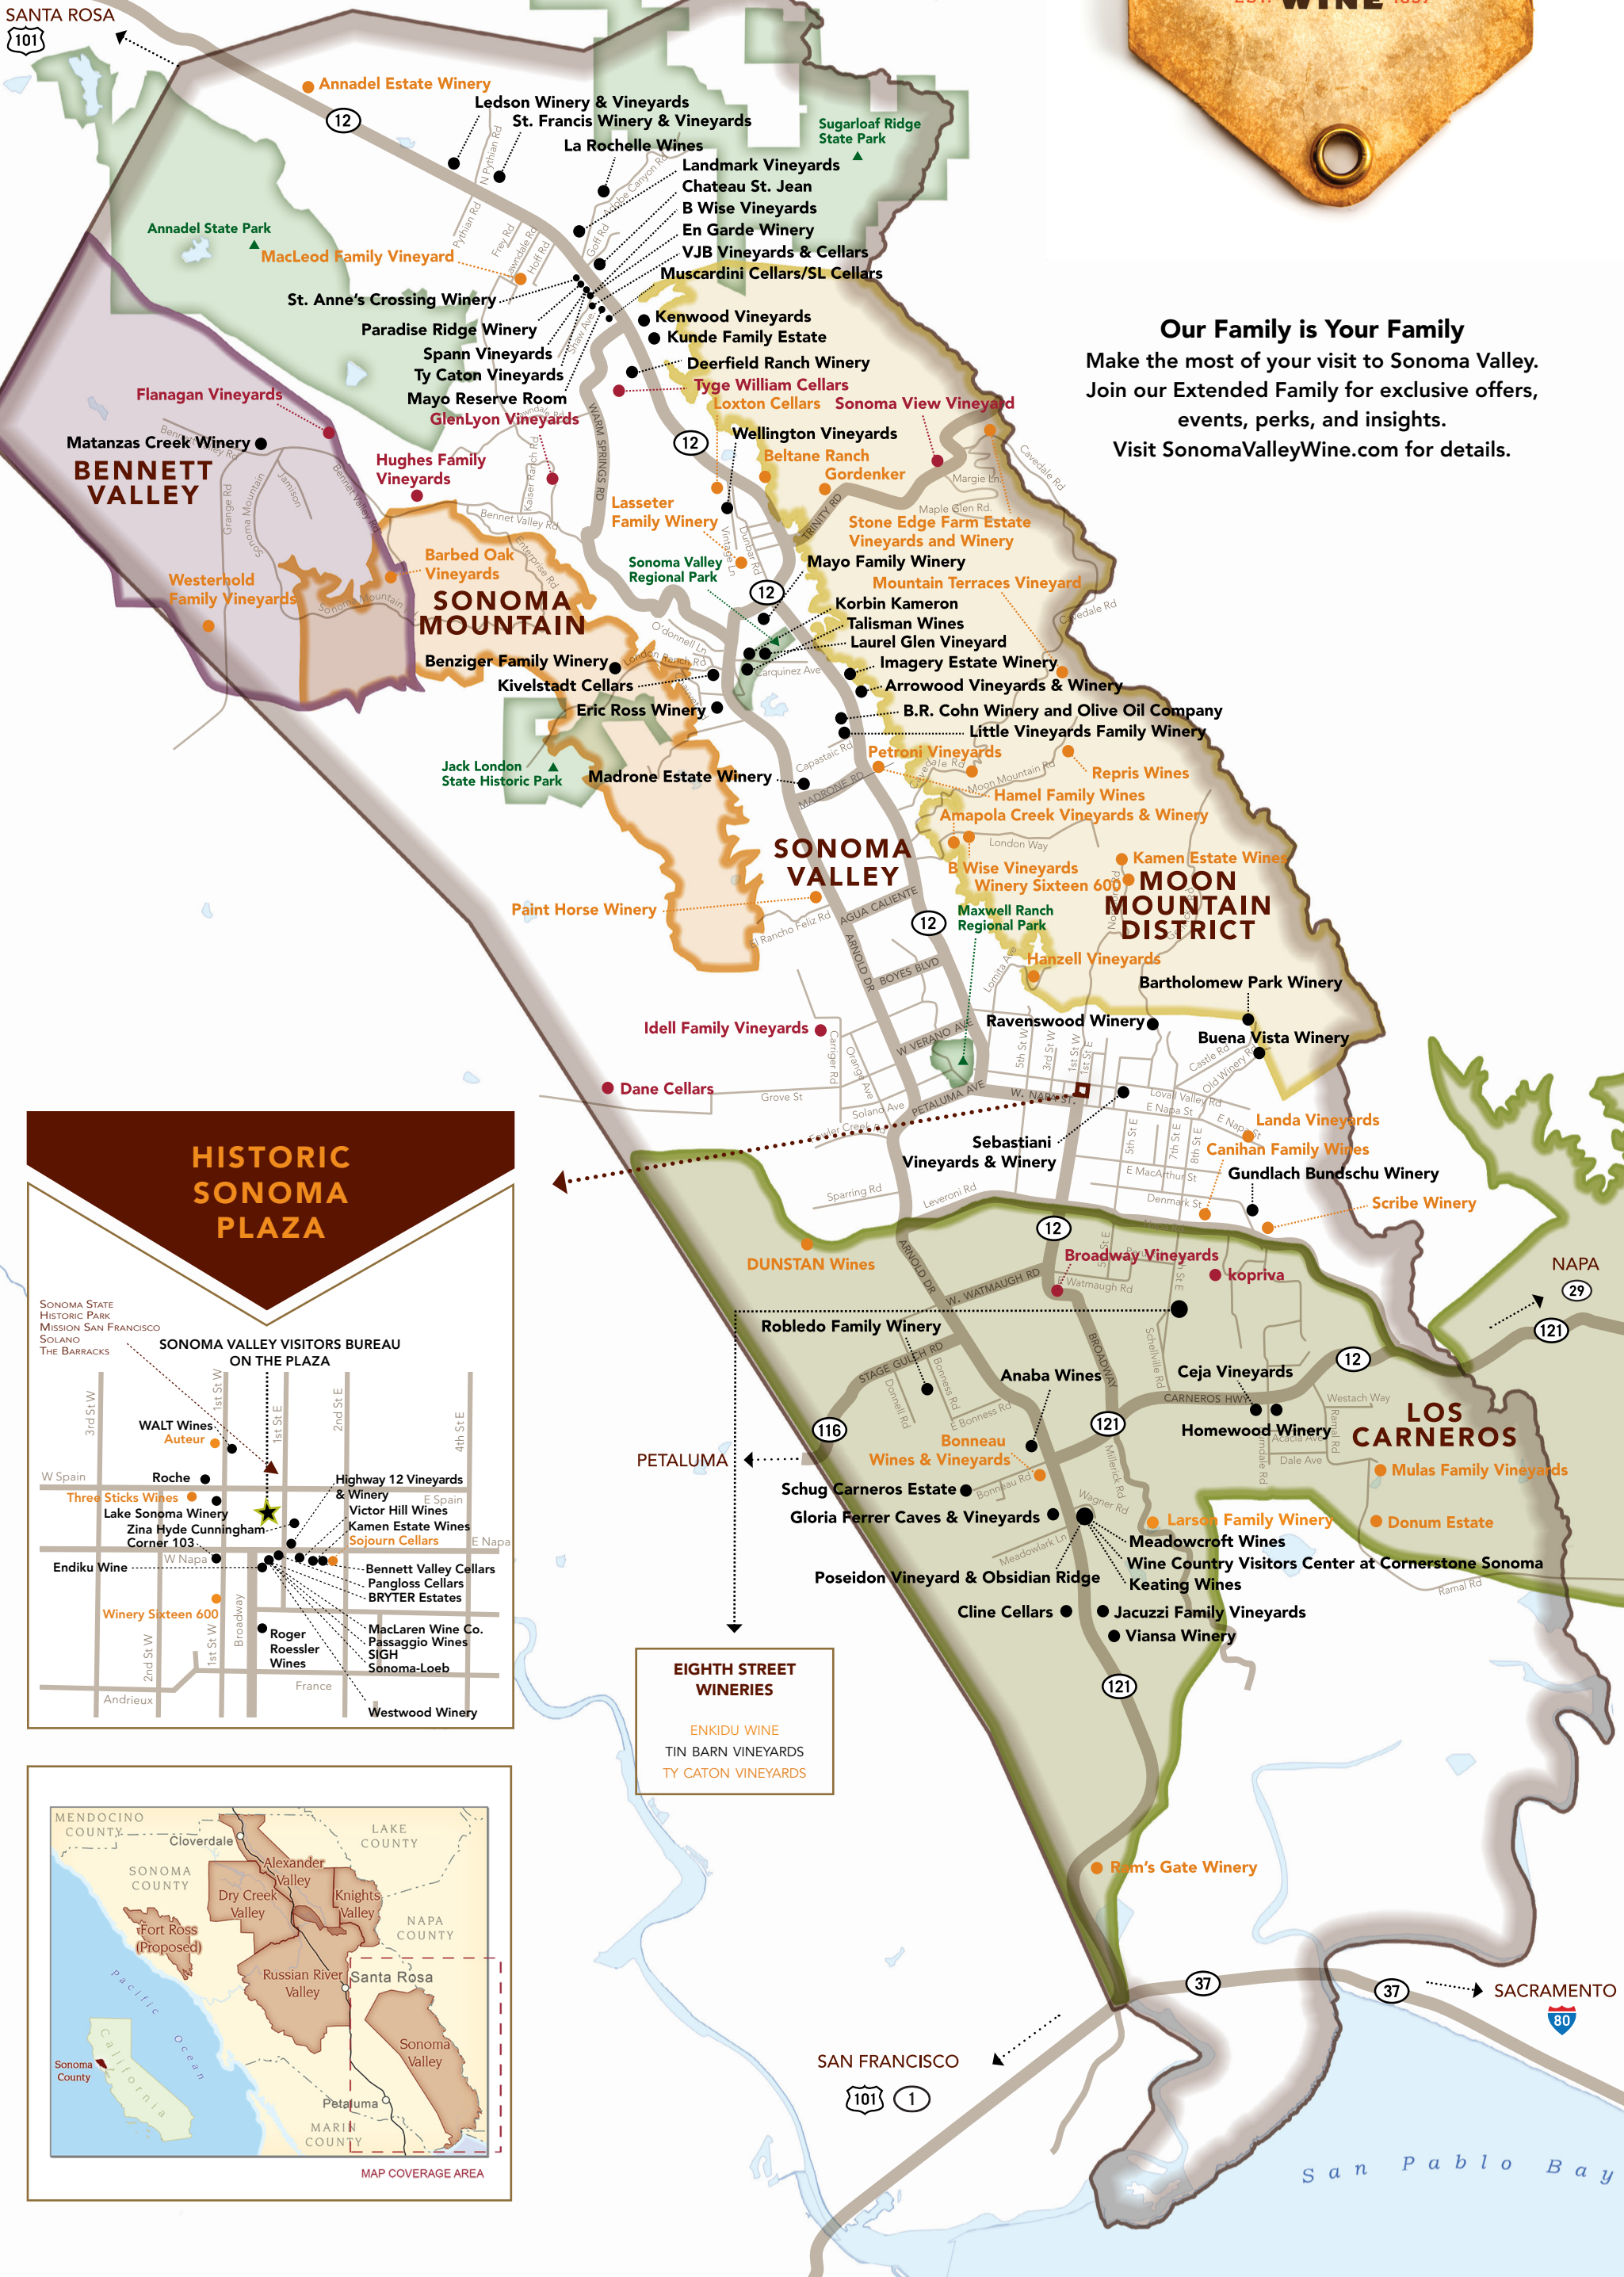

**LEGEND**

- OPEN TO THE PUBLIC
- BY APPOINTMENT ONLY
- NOT OPEN TO THE PUBLIC
- BENNETT VALLEY
- LOS CARNEROS
- MOON MOUNTAIN DISTRICT
- SONOMA MOUNTAIN
- SONOMA VALLEY

**Our Family is Your Family**  
 Make the most of your visit to Sonoma Valley.  
 Join our Extended Family for exclusive offers,  
 events, perks, and insights.  
 Visit [SonomaValleyWine.com](http://SonomaValleyWine.com) for details.

**HISTORIC SONOMA PLAZA**

**EIGHTH STREET WINERIES**  
 ENKIDU WINE  
 TIN BARN VINEYARDS  
 TY CATON VINEYARDS

NAPA

**LOS CARNEROS**

SAN FRANCISCO

SACRAMENTO

San Pablo Bay