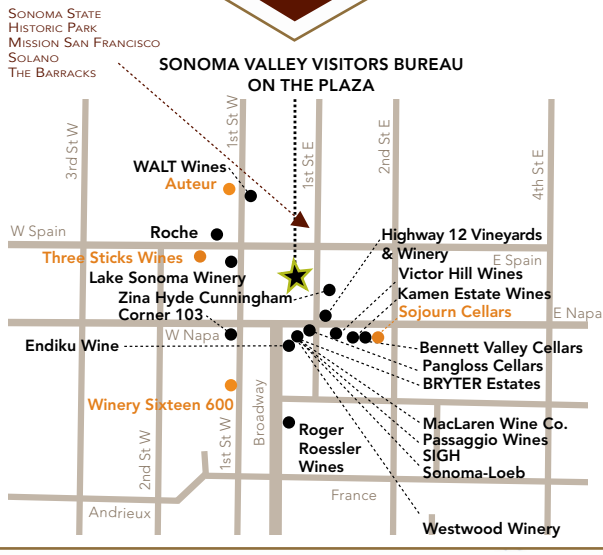

LEGEND

- OPEN TO THE PUBLIC
- BY APPOINTMENT ONLY
- NOT OPEN TO THE PUBLIC
- BENNETT VALLEY
- LOS CARNEROS
- MOON MOUNTAIN DISTRICT
- SONOMA MOUNTAIN
- SONOMA VALLEY

Our Family is Your Family
 Make the most of your visit to Sonoma Valley.
 Join our Extended Family for exclusive offers,
 events, perks, and insights.
 Visit SonomaValleyWine.com for details.

HISTORIC SONOMA PLAZA

EIGHTH STREET WINERIES
 ENKIDU WINE
 TIN BARN VINEYARDS
 TY CATON VINEYARDS

NAPA

LOS CARNEROS

SAN FRANCISCO

SACRAMENTO

San Pablo Bay