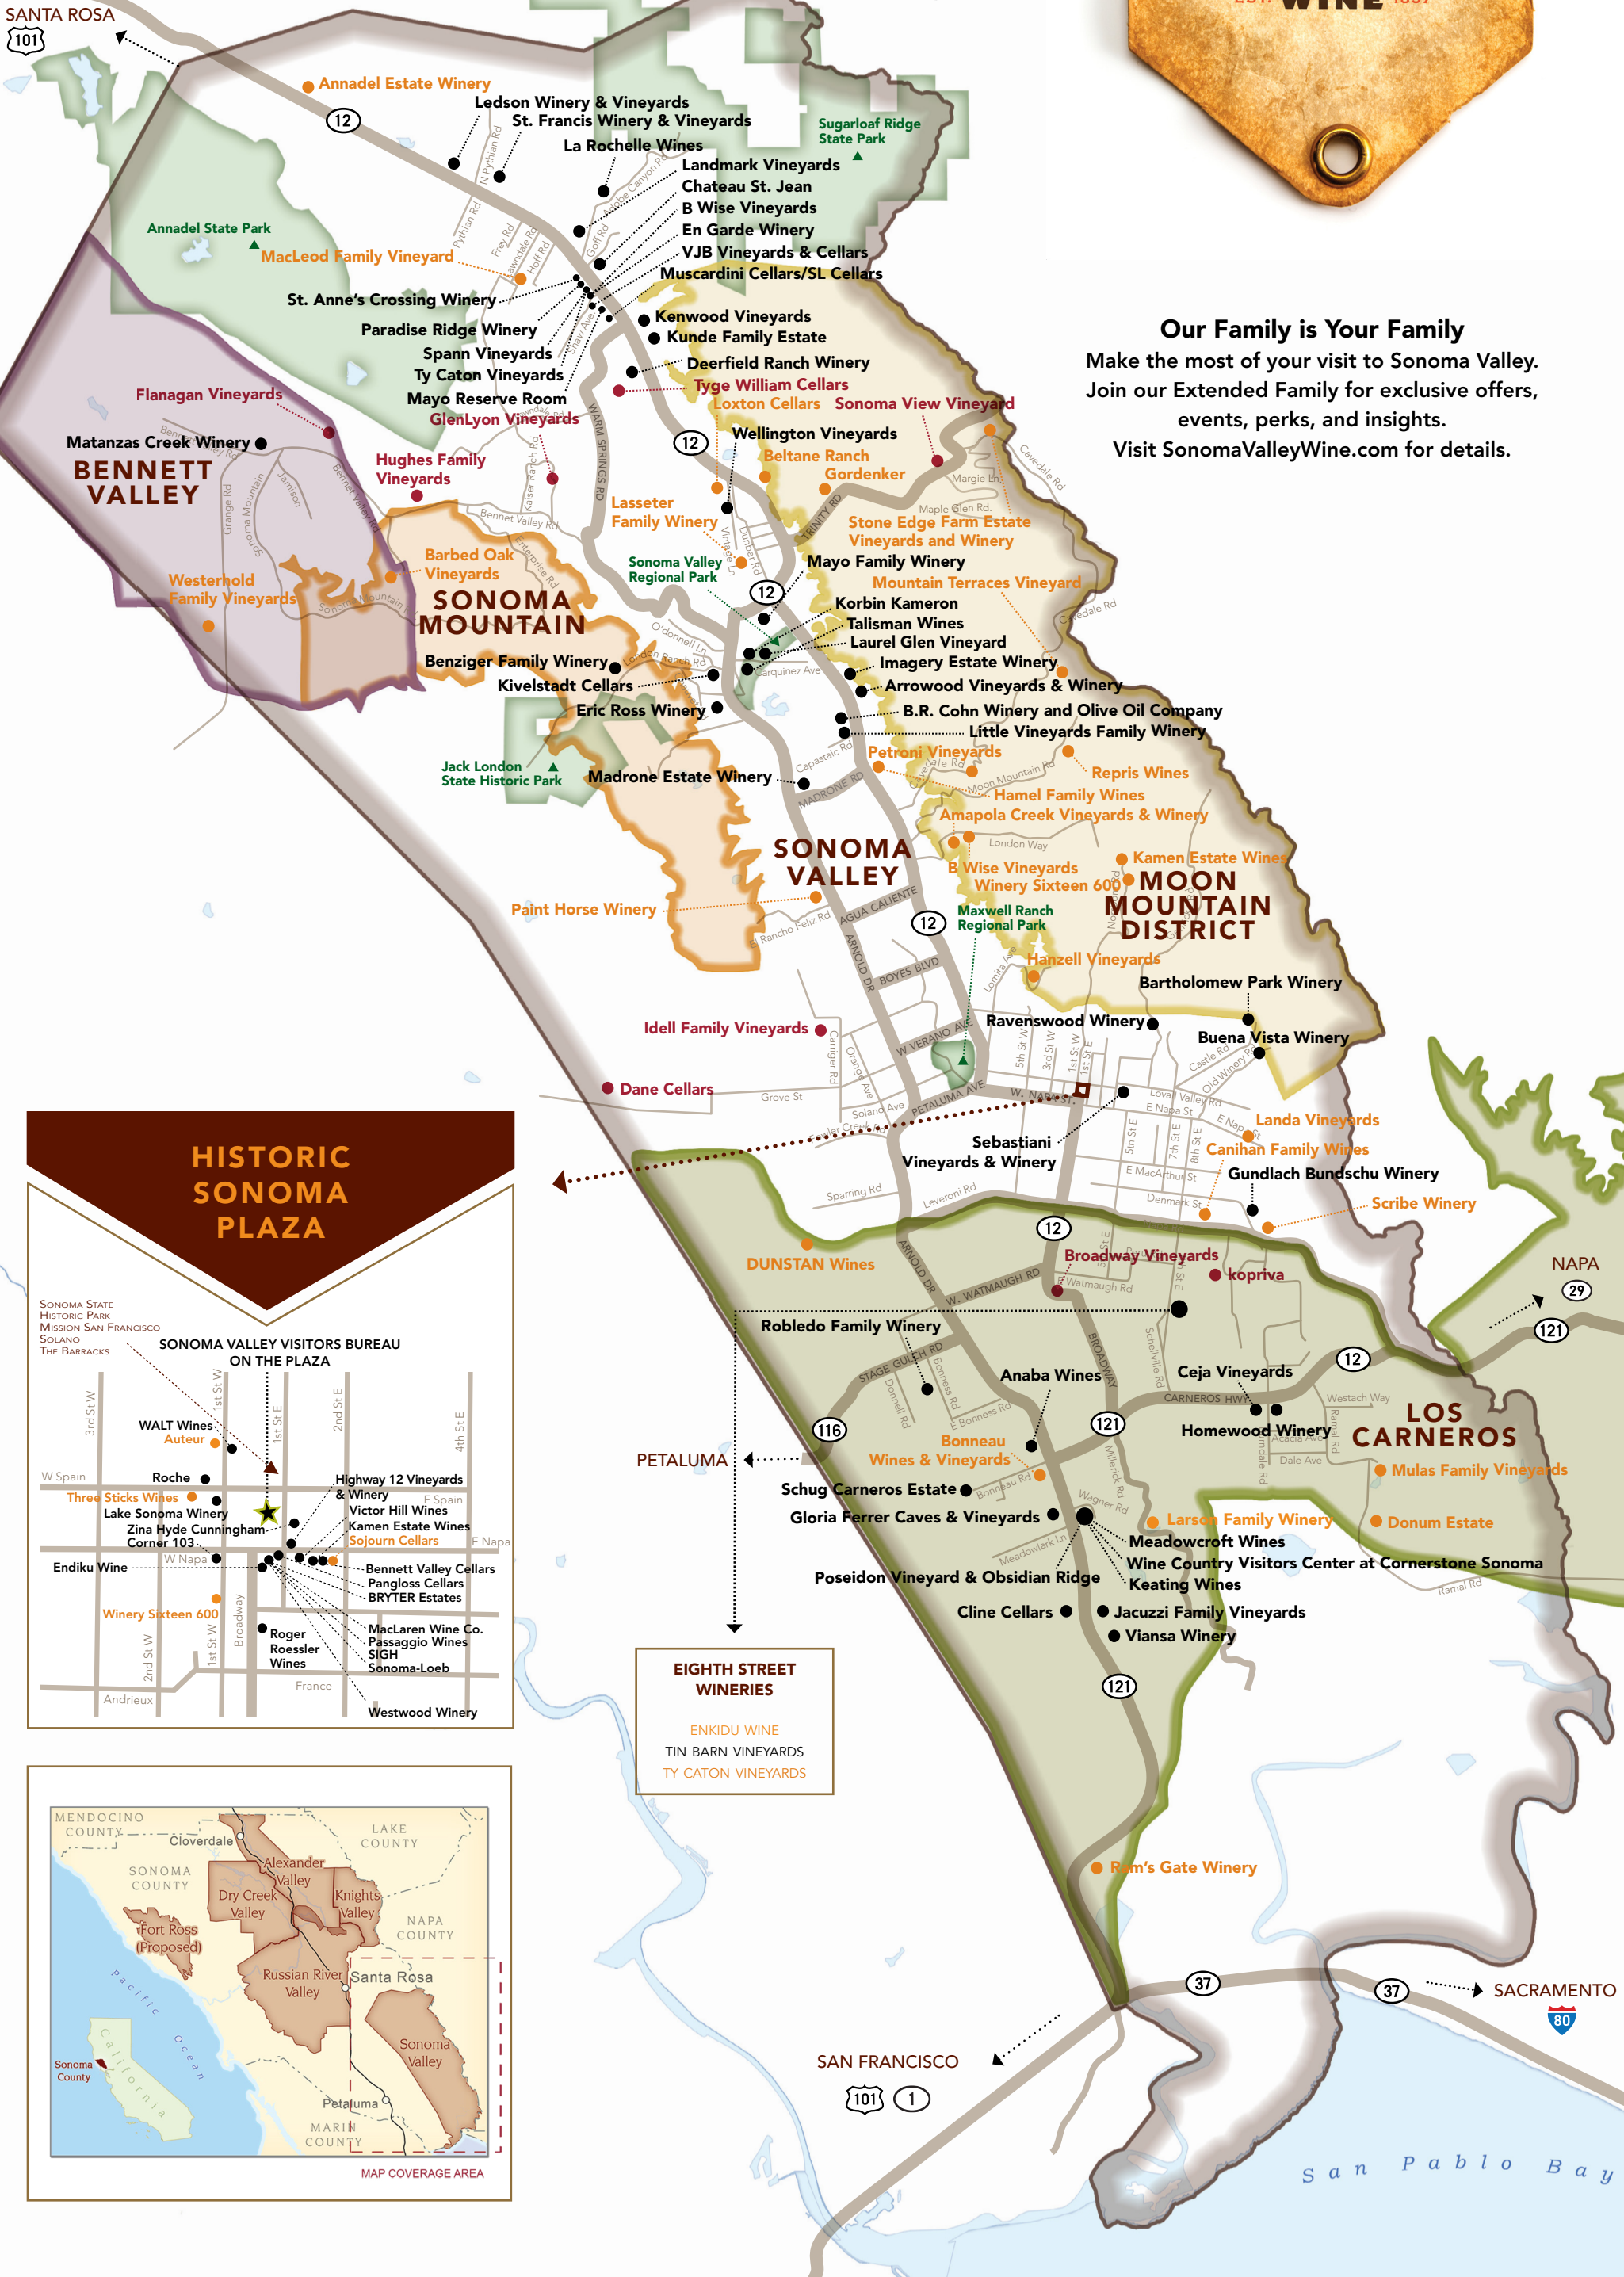

LEGEND

- OPEN TO THE PUBLIC
- BY APPOINTMENT ONLY
- NOT OPEN TO THE PUBLIC
- BENNETT VALLEY
- LOS CARNEROS
- MOON MOUNTAIN DISTRICT
- SONOMA MOUNTAIN
- SONOMA VALLEY

Our Family is Your Family
 Make the most of your visit to Sonoma Valley.
 Join our Extended Family for exclusive offers,
 events, perks, and insights.
 Visit SonomaValleyWine.com for details.

HISTORIC SONOMA PLAZA

EIGHTH STREET WINERIES
 ENKIDU WINE
 TIN BARN VINEYARDS
 TY CATON VINEYARDS

NAPA

LOS CARNEROS

SAN FRANCISCO

SACRAMENTO

San Pablo Bay